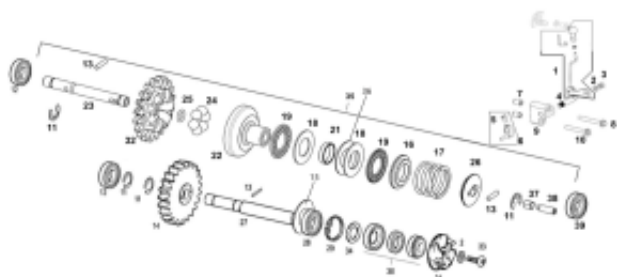

Link do produktu: <https://www.sklep.ms-mot.pl/podkladka-druga-pompy-wody-rieju-mr-gasgas-258x175x05-00004409103-p-723.html>

Podkładka druga pompy wody Rieju MR, Gasgas, 25.8x17.5x0.5 0/000.440.9103

Cena	7 zł
Dostępność	Na zamówienie
Numer katalogowy	0/000.440.9103
Kod producenta	0/000.440.9103
Producent	Rieju

Opis produktu

Podkładka druga pompy wody nr 34 na rys.
Rieju MR 200 - 300
Gas Gas EC 125-200-250-300
NR OEM 0/000.440.9103

[EC 2T 2018 - Engine EC REPLICA FACTORY 2014- Engine ECRANGER 2019 - Engine EC REPLICA GIULLAUME 250-300 2012- Engine MR 2022 80 ANIV 9106.9108.9113 XC 2T 2018 - Engine EC - MX - SM 2T 125-200-250-300 2005- Engine EC RACING 125-250-300 2011- Engine EC - MC 2T 125-200-250-300 2009- Engine ENDURO RACING 125-250-300 2010- Engine EC - MC 2T 125-200-250-300 2002- Engine EC 2T 250-300 2013- Engine ENDURO NAMBOTIN REPLICA 250-300 2010- Engine EC 2T 200-250-300 2014- Engine EC - MX - SM 2T 125-200-250-300 2003- Engine EC 250-300 2012- Engine EC - MX - SM 2T 125-200-250-300 2004- Engine ENDURO GP 2T 2018 - Engine EC 250-300 RACING 2012- Engine EC - MC 125-200-250-300 2010- Engine EC - MX - SM 2T 125-200-250-300 2007- Engine EC RACING COUNTRY USA 250-300 2012- Engine EC - MX - SM 2T 125-200-250-300 2006- Engine EC 2T USA 250-300 2013- Engine EC 2T 200-250-300 2001- Engine EC 2T RACING 250-300 2013- Engine EC 2T 2019 - Engine EC 125-200-250-300, 250/300E, SIXDAYS 2011- Engine ENDURO 125-200-250-300 SIXDAYS 2010- Engine MR 2022 V1 9106.9108.9109 EC REPLICA FACTORY 250-300 2013- Engine REPLICA CERVANTES NAMBOTIN 250-300 2T 2011- Engine MR RANGER 2020 0829102 EC 2T 2015 - Engine EC - MC 125-200-250-300 2008- Engine EC E 2T USA 250-300 2013- Engine SIX DAYS CHILE 2019 - Engine MR 2022 V2 9105.9111.9110 0829100 EC E 2T 250-300 2012- Engine EC 2T 2017 - Engine MR 2024 300 9115 EC - SM 4T 450-515 2009- Engine EC - SM 4T 450-515 2009- Engine FSE 400-450 2007- Engine FSE 400-450 2007- Engine FSR EC/SM 2008- Engine FSR EC/SM 2008- Engine FSE 400-450 2006- Engine FSE 400-450 2006- Engine PAMPERA 2007- Engine PAMPERA 2007- Engine FSE 400-450 2005- Engine FSE 400-450 2005- Engine FSE 400-450 2004- Engine FSE 400-450 2003- Engine](#)

GPRS Dystrybutor

GPRS Dystrybutor
V CRUISER SPÓŁKA Z OGRANICZONĄ ODPOWIEDZIALNOŚCIĄ
ul. Bułgarska 65A Poznań 60-320